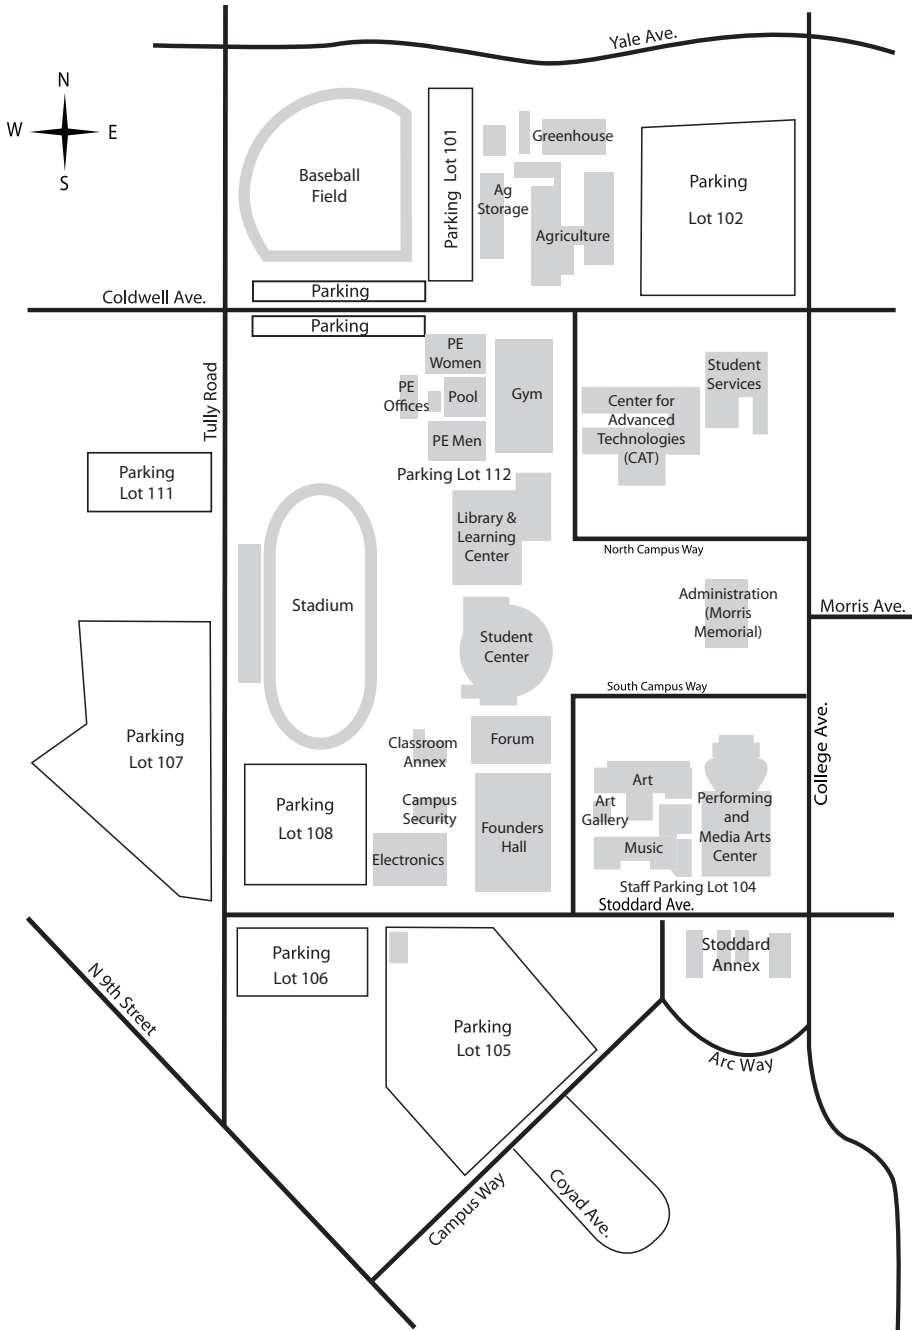

**Modesto Junior College - EAST Campus  
435 College Avenue, Modesto, CA 95350**

**Modesto Junior College - East Campus**

**Off-Campus Location Key**

- Direct Appliance - 2424 McHenry Avenue, Modesto**
- St. Stanislaus Golf Center - 5000 Crows Landing Road, Modesto**
- VCHS (Valley Charter High School) - 108 Campus Way  
(off of Stoddard Avenue)**
- Corner of 9th Street and Campus Way**