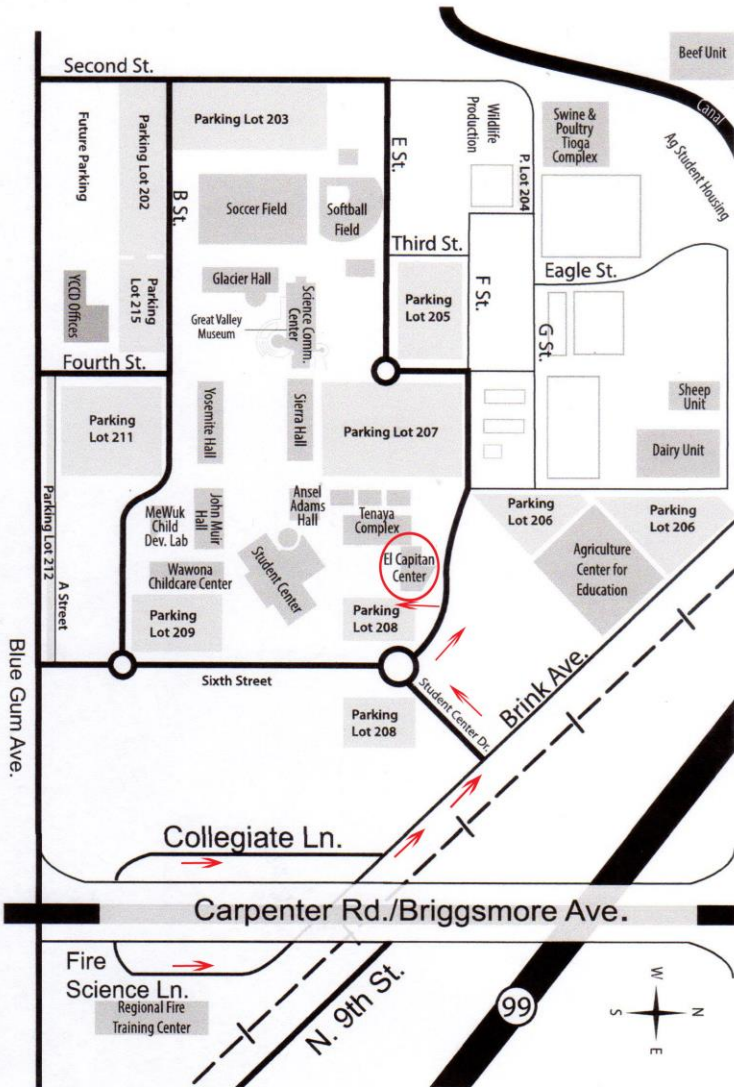

2201 Blue Gum Avenue, Modesto, CA 95358

MICL in the El Capitan Building
MJC West Campus

Driving Directions

Going south on Carpenter

- After crossing US 99 turn right on Collegiate Ln.
- At Brink Ave turn left and left again on Student Center Dr. At the round-about take the first right.
- MICL's location, The El Capitan Building, is straight ahead.

Going north on Carpenter

- After crossing Blue Gum Ave. turn right on Fire Science Ln.
- After going under the overpass take the second left onto Student Center Dr. At the round-about take the first right.
- MICL's location, The El Capitan Building, is straight ahead.